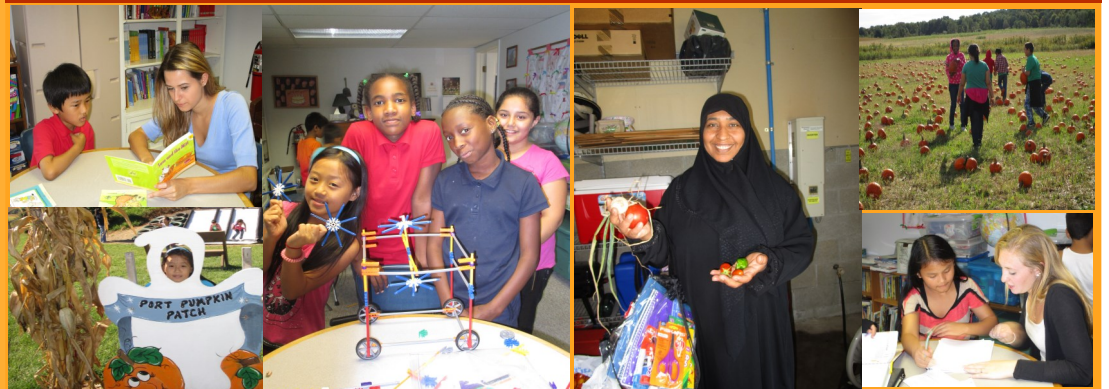

Waldameer

This summer we were able to provide a healthy lunch to all our participants. During the school year we offer homework assistance on Mon. and Tues. and evening activities on Wed and Thurs.

When youth finish homework they enjoy reading a book, playing educational games on 10 Kindle Fires (donated by the Erie Women's Fund) and learning STEM skills by building with K'NEX kits. This fall we enjoyed a field trip to Port Farms and the Erie Zoo Boo. Our middle and high school groups have been exploring college campuses.